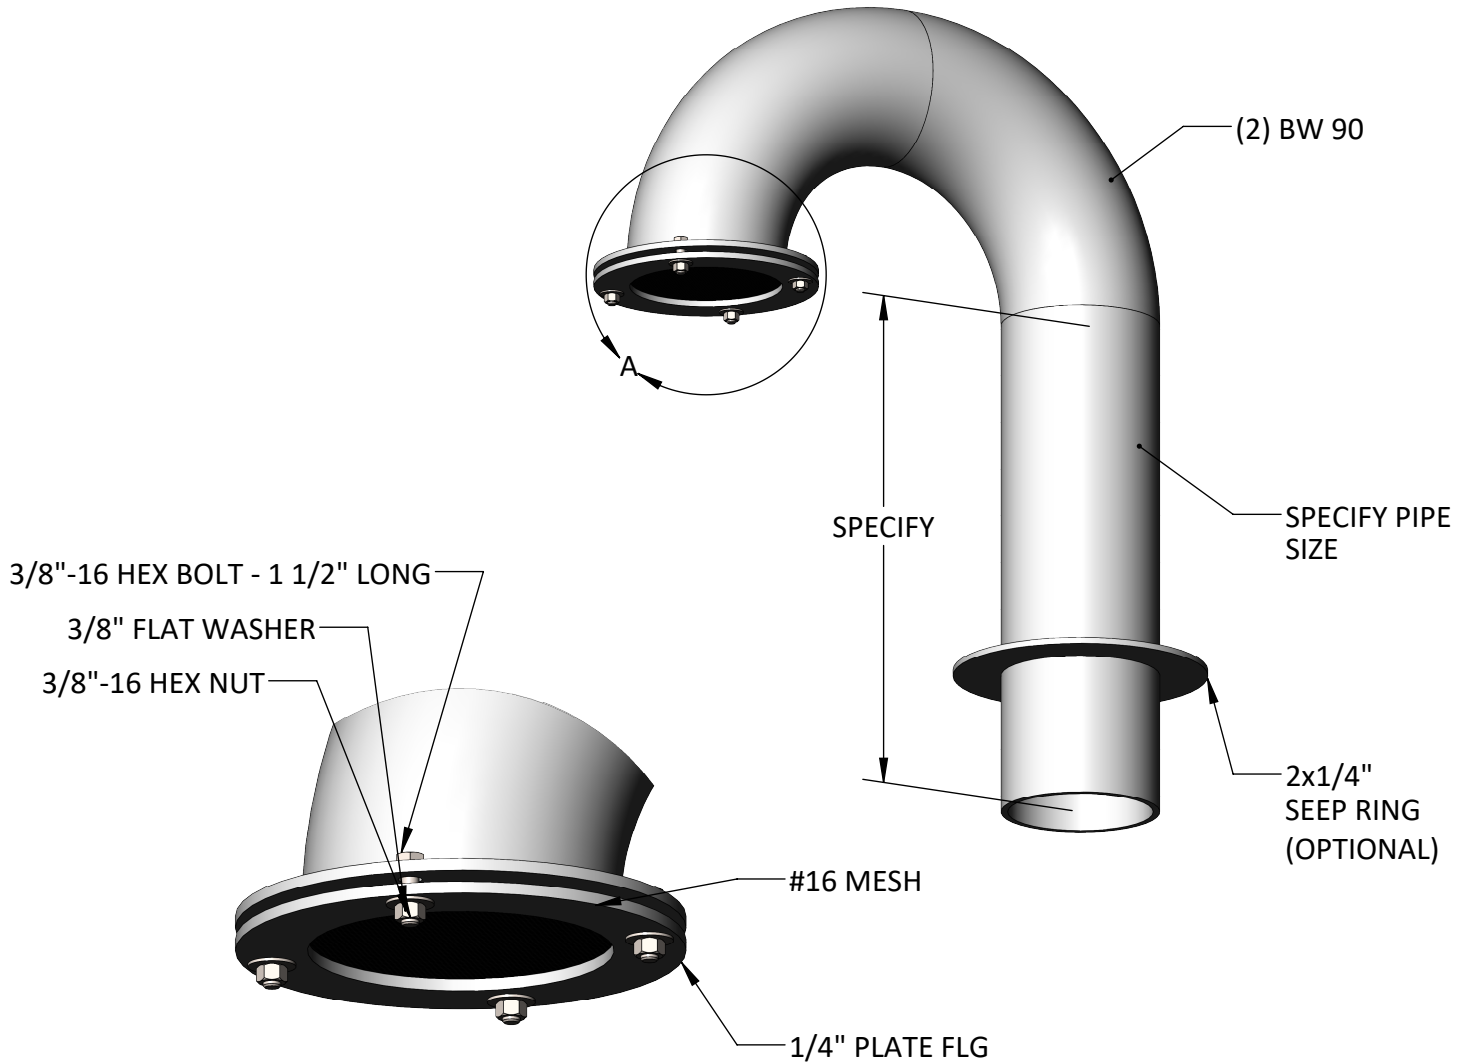

**VP**

**VENT PIPE W/ #16 WIRE MESH**

**Material:** A36 Carbon Steel, 304 & 316 Stainless Steel

**Finish:** Bare, Epoxy Primed, Galvanized

**Service:** Provides venting out of a building or vault

**Ordering:** Specify Part #, Material/Finish

**Ordering Example:** *VP-6-316SS*