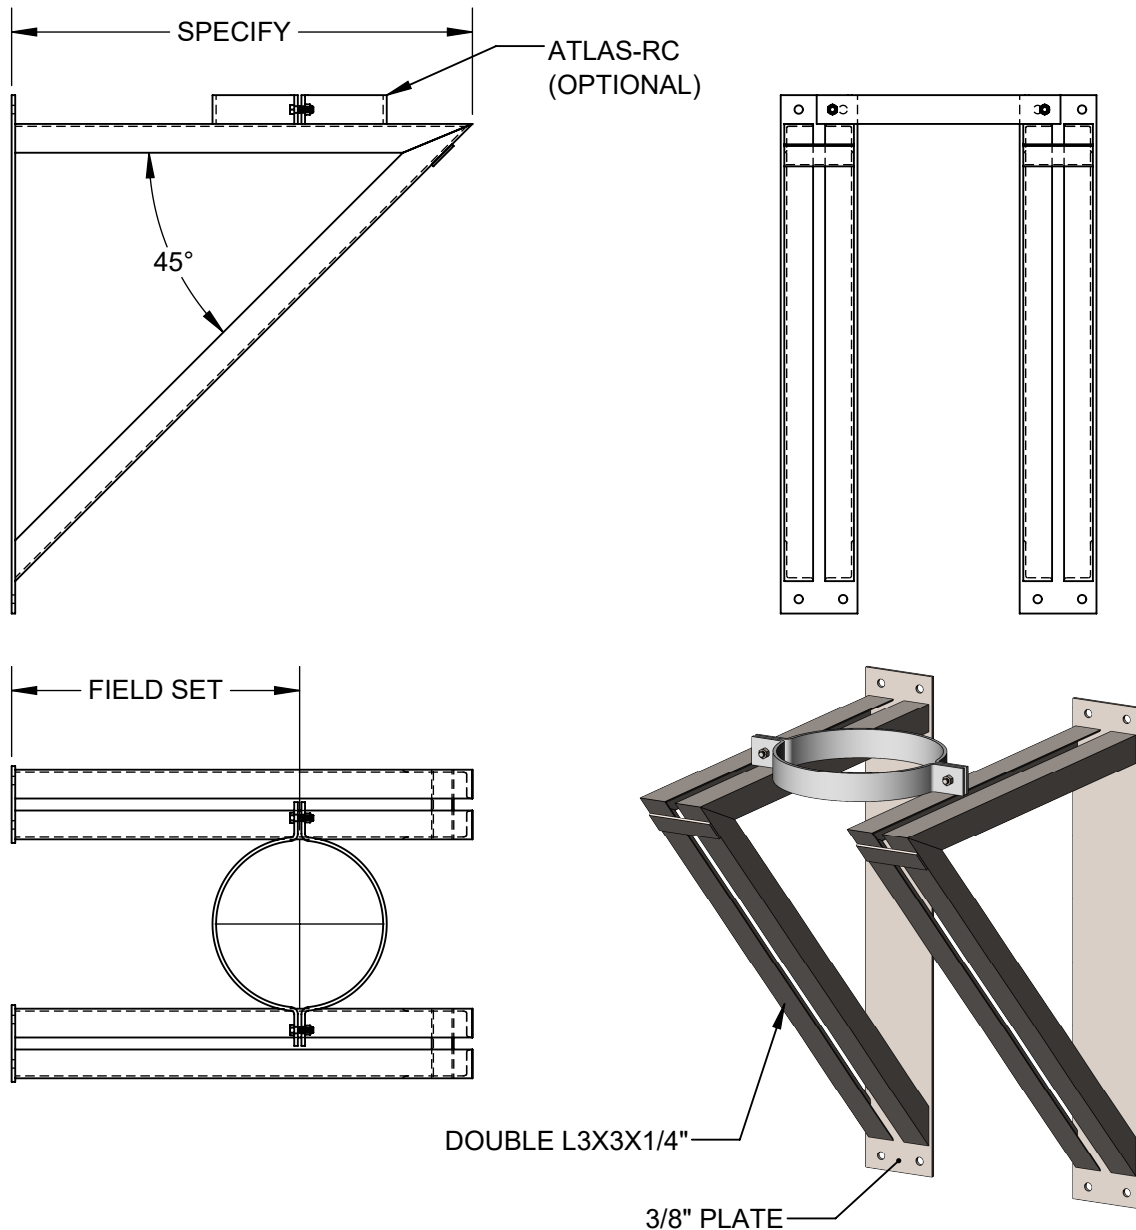

KBS-V-D

EXTRA HEAVYWEIGHT KNEE BRACE SUPPORT FOR VERT. PIPE

Material: A36 Carbon Steel, 304 & 316 Stainless Steel

Finish: Bare, Epoxy Primed, Galvanized

Service: Provides support for vertical pipe. Riser clamp sold separately

Approvals: Complies with ANSI MSS SP-69 Type 33

Ordering: Specify Pipe Size and Type, Dimensions A & B, Material/Finish.

Ordering Example: *KBS-V-D24DIP-36in-HDG*