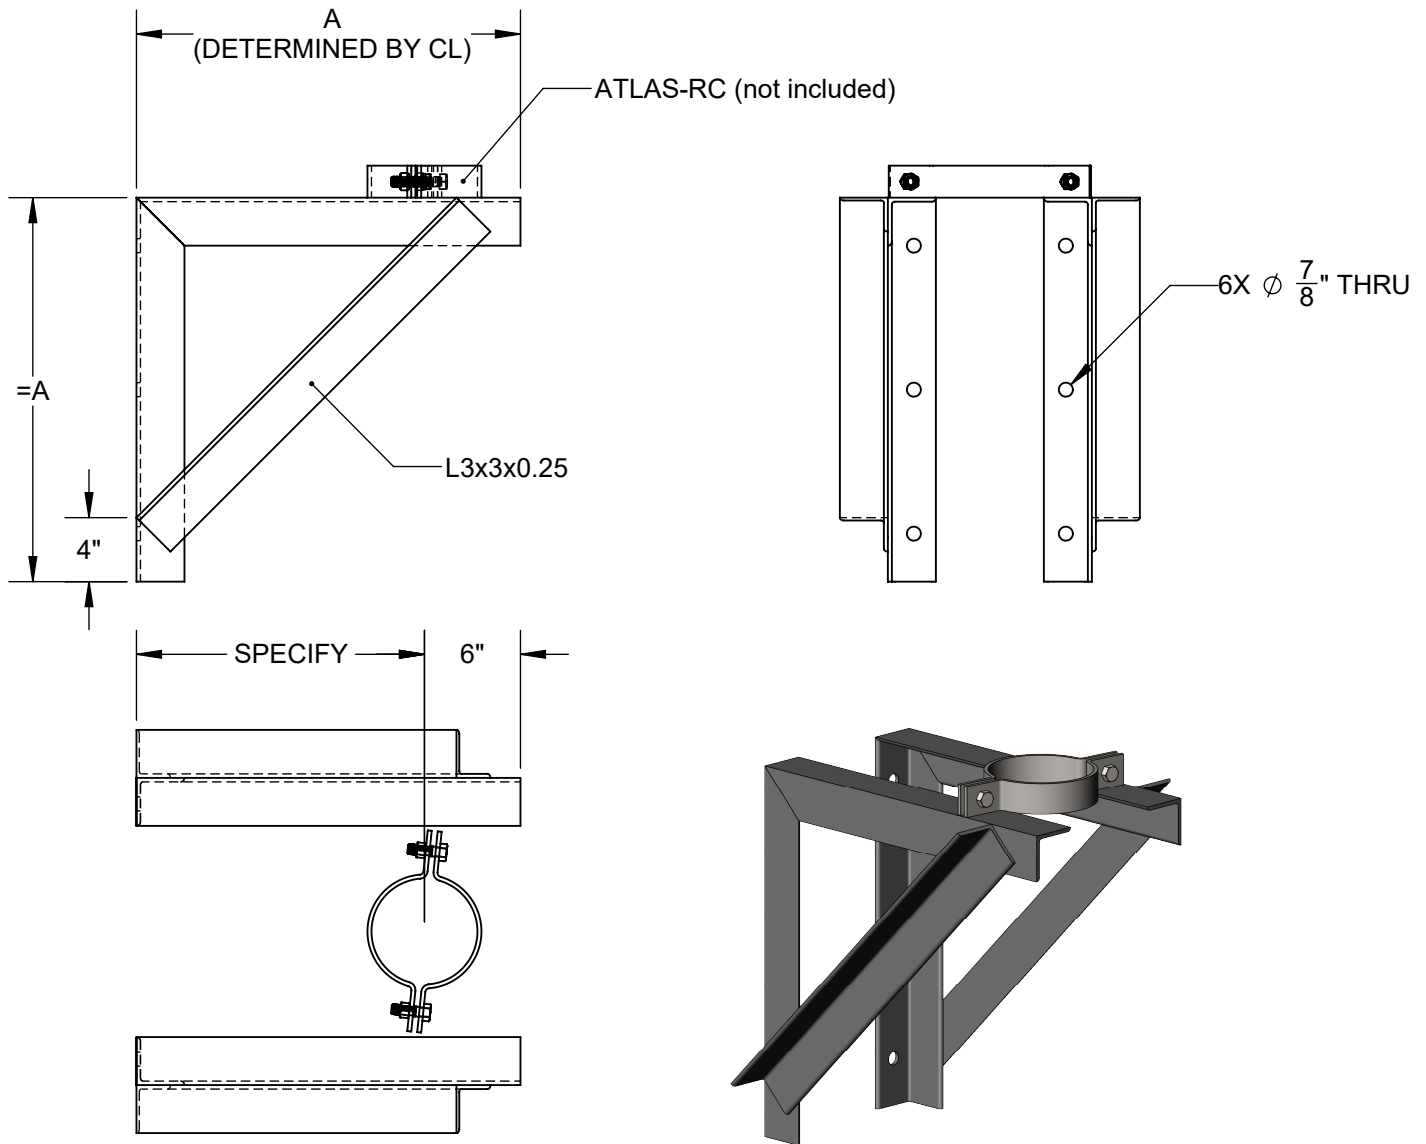

KBS-V-C

HEAVYWEIGHT KNEE BRACE SUPPORT FOR VERTICAL PIPE

Material: A36 Carbon Steel, 304 & 316 Stainless Steel

Finish: Bare, Epoxy Primed, Galvanized

Service: Provides support for vertical pipe. Riser clamp and hardware are not included

Approvals: Complies with ANSI MSS SP-58 Type 32

Ordering: Specify Pipe Size and Type, Dimensions A & B, Material/Finish.

Ordering Example: *KBS-V-C8DIP-18CL-HDG*