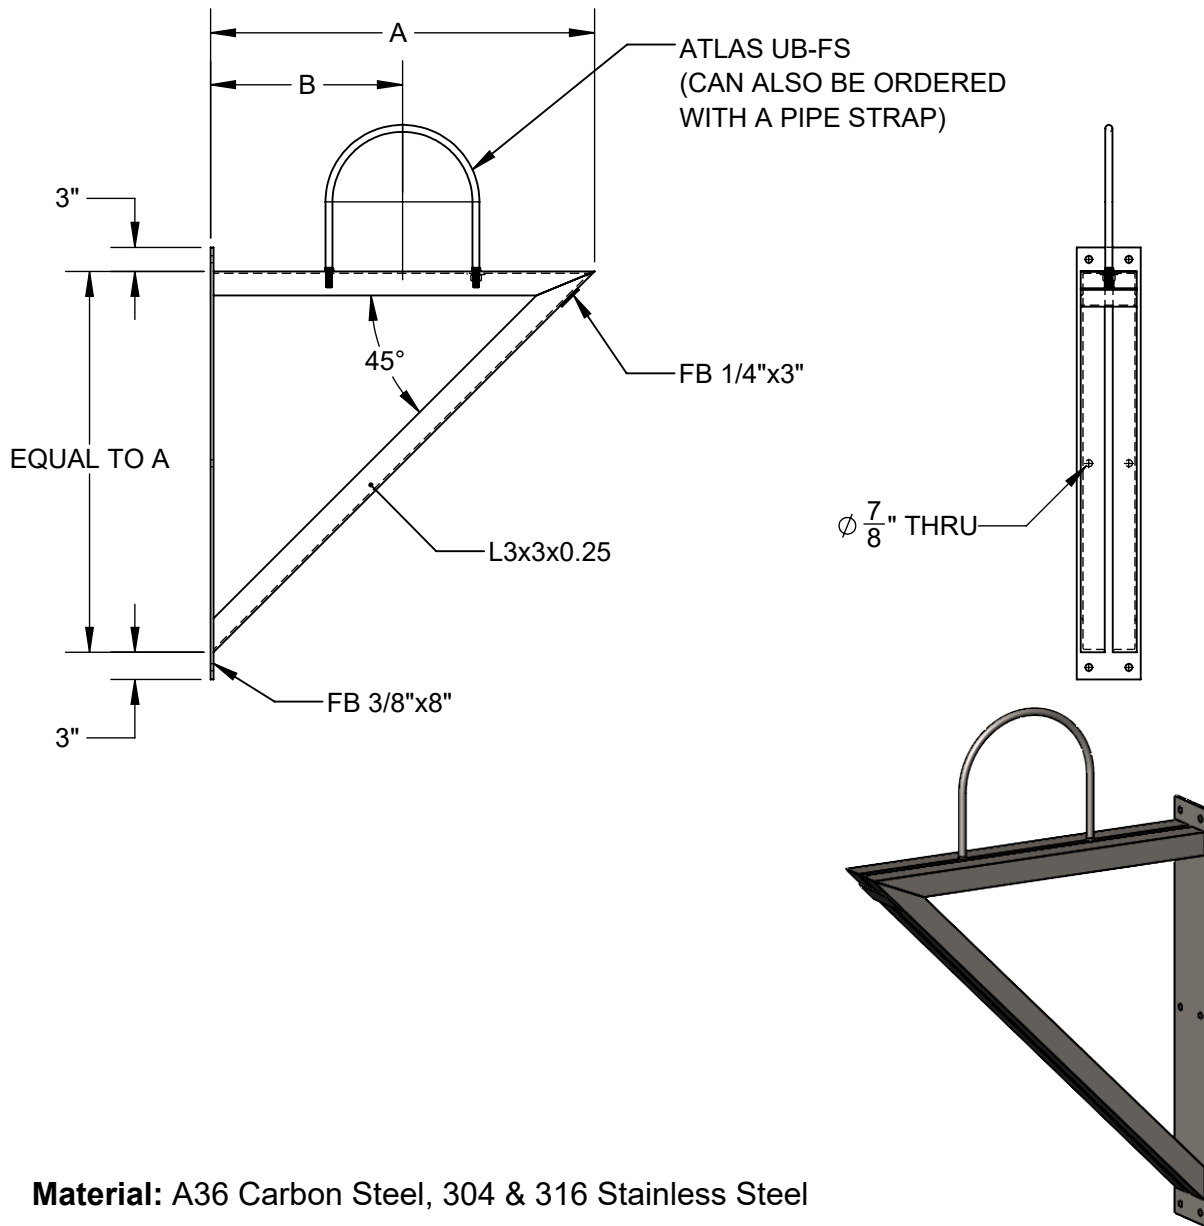

KBS-H-D

EXTRA HEAVYWEIGHT KNEE BRACE SUPPORT FOR HORIZ. PIPE

Material: A36 Carbon Steel, 304 & 316 Stainless Steel

Finish: Bare, Epoxy Primed, Galvanized

Service: Provides support for horizontal pipe. U-bolt and hardware included

Approvals: Complies with ANSI MSS SP-69 Type 33

Ordering: Specify Pipe Size and Type, Dimensions A & B, Material/Finish.

Ordering Example: *KBS-H-C8DIP-A48-B24-HDG*