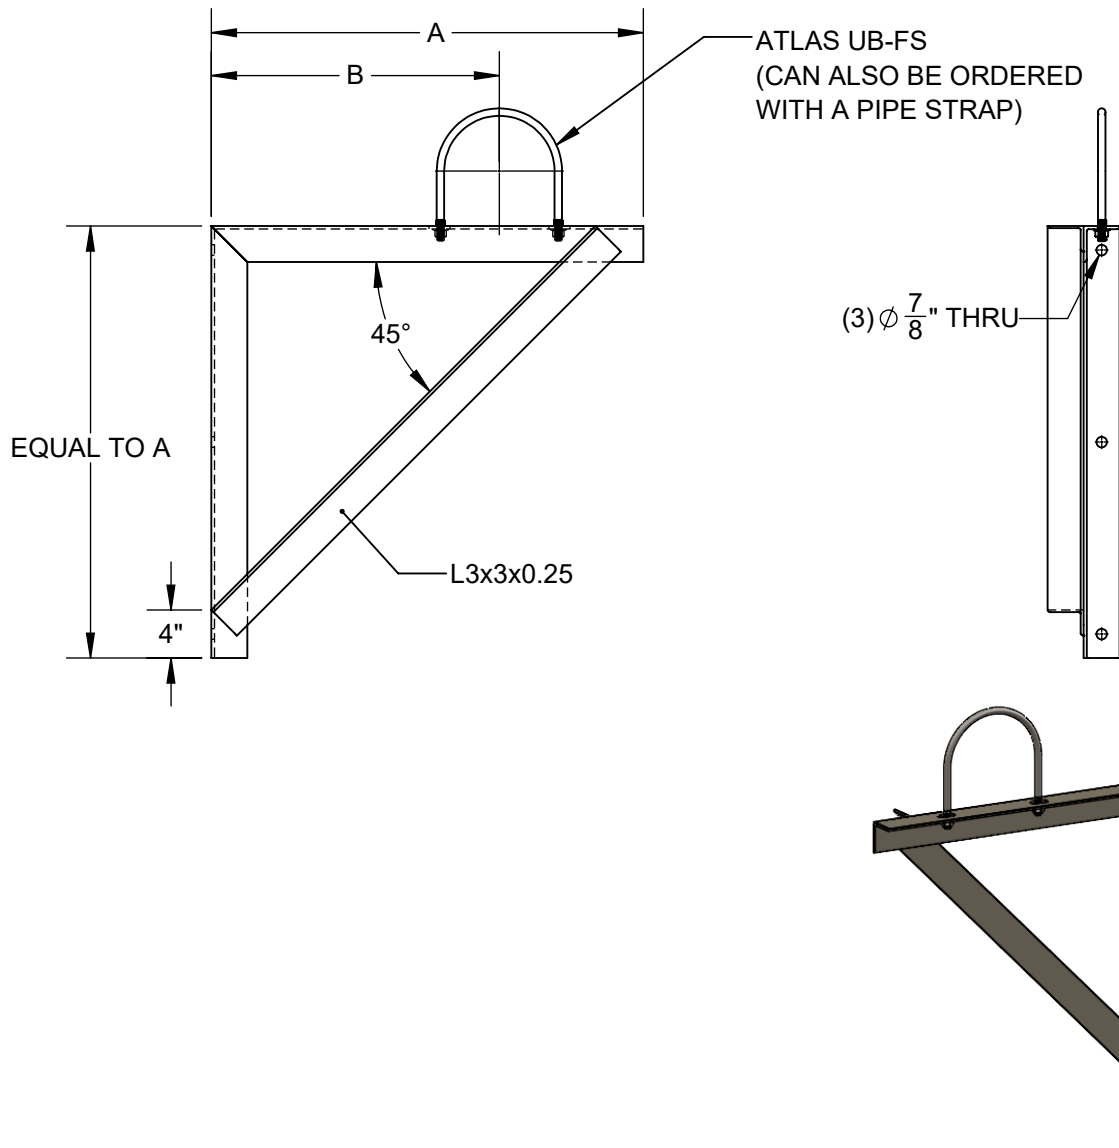

KBS-H-C

HEAVYWEIGHT KNEE BRACE SUPPORT FOR HORIZONTAL PIPE

Material: A36 Carbon Steel, 304 & 316 Stainless Steel

Finish: Bare, Epoxy Primed, Galvanized

Service: Provides support for horizontal pipe. U-bolt and hardware included

Approvals: Complies with ANSI MSS SP-69 Type 32

Ordering: Specify Pipe Size and Type, Dimensions A & B, Material/Finish.

Ordering Example: *KBS-H-C8DIP-24CL-HDG*