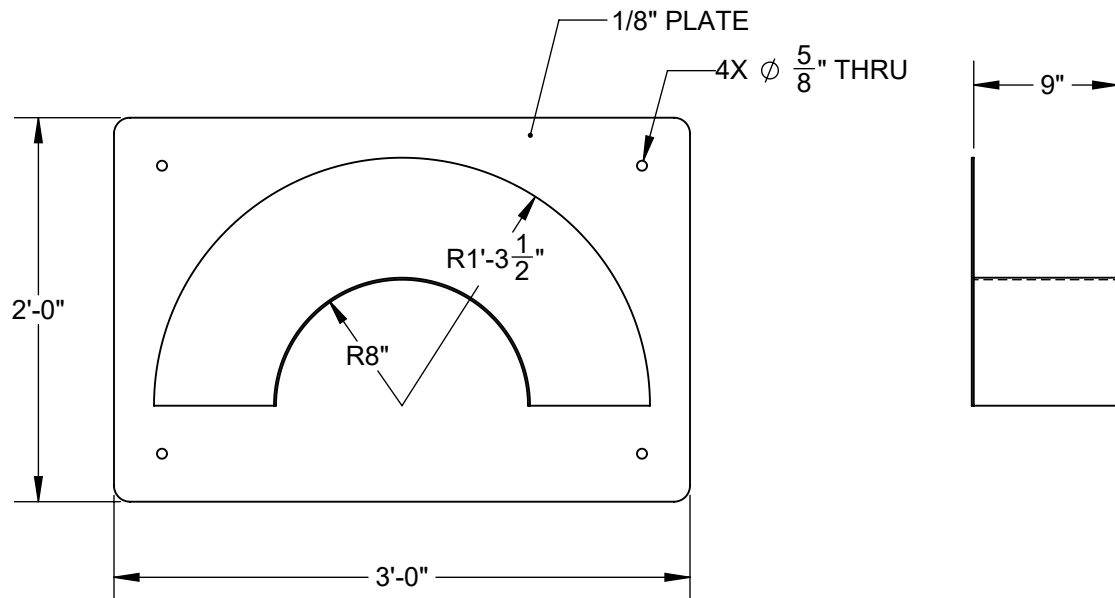

HR-WM

WALL MOUNT HOSE RACK

Material: A36 Carbon Steel, 304 & 316 Stainless Steel, Aluminum

Finish: Bare, Epoxy Primed, Galvanized

Service: Mounts to a wall and holds a hose

Ordering: Specify Part #, Material/Finish

Ordering Example: HR-WM-HDG