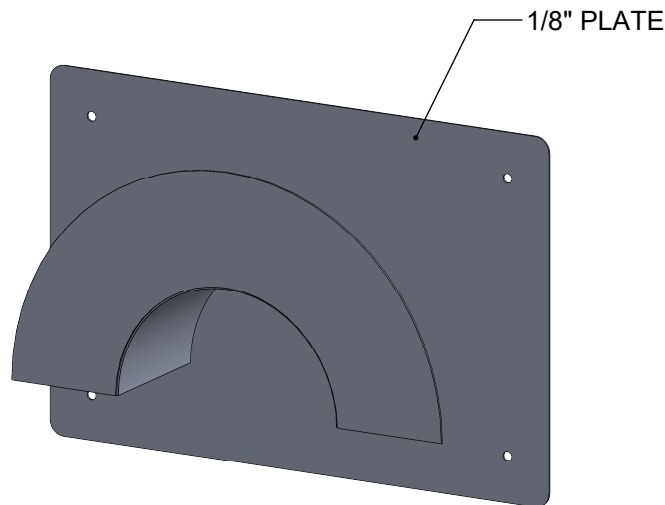

HR-WM

WALL MOUNT HOSE RACK

Material: A36 Carbon Steel, 304 & 316 Stainless Steel, Aluminum

Finish: Bare, Epoxy Primed, Galvanized

Service: Mounts to a wall and holds a hose

Ordering: Specify Part #, Material/Finish

Ordering Example: HR-WM-HDG