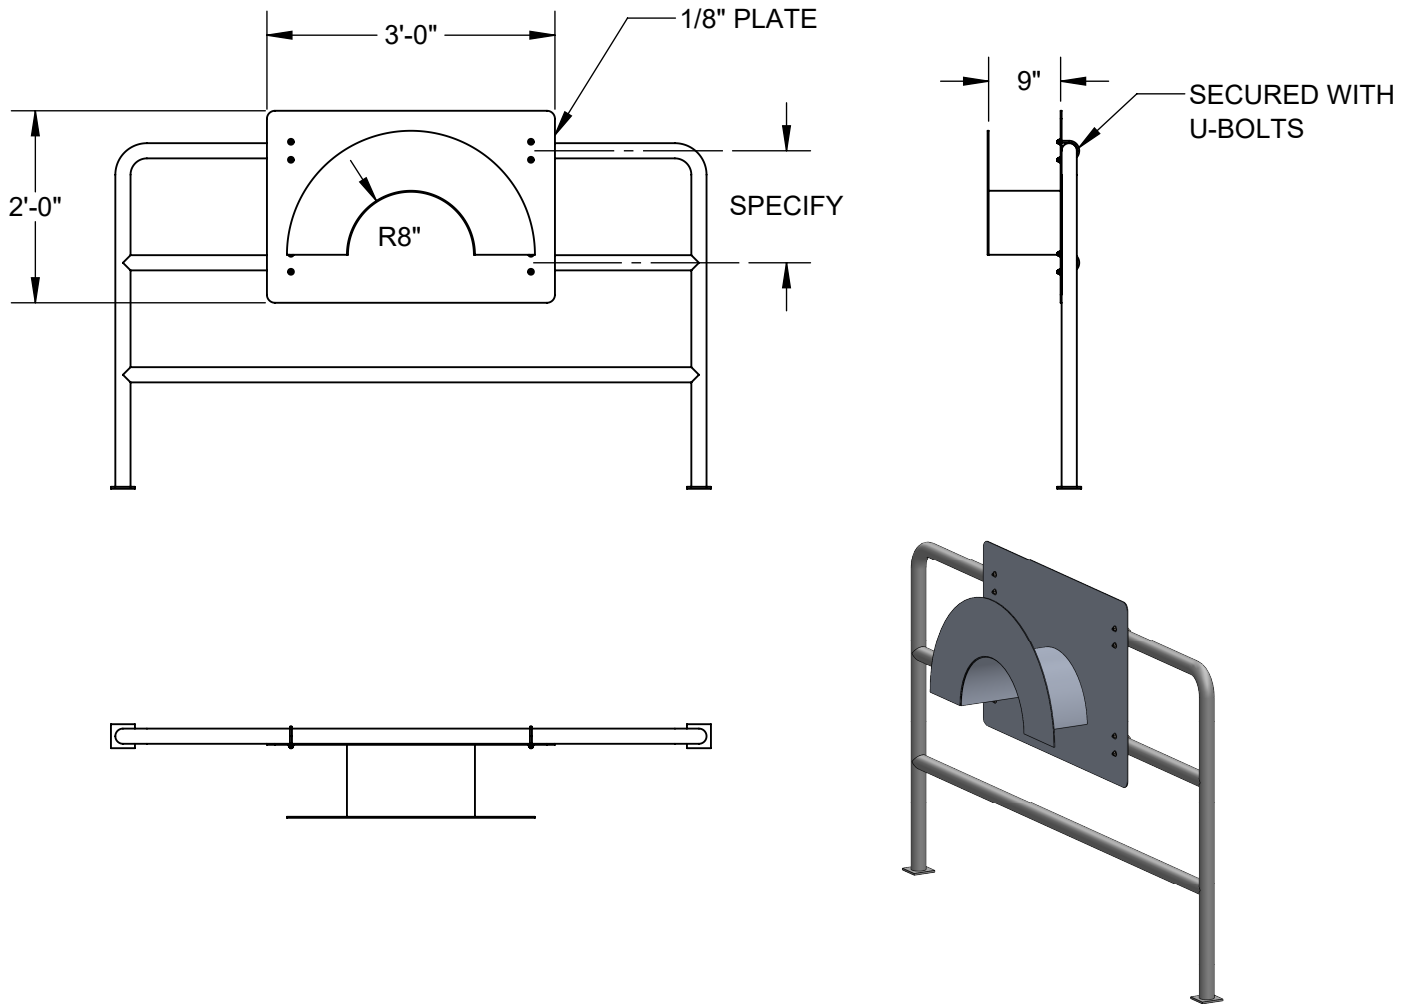

HR-RM

RAIL MOUNT HOSE RACK

Material: A36 Carbon Steel, 304 & 316 Stainless Steel, Aluminum

Finish: Bare, Epoxy Primed, Galvanized

Service: Mounts to a guardrail and holds a hose

Ordering: Specify Part #, Material/Finish

Ordering Example: *HR-RM-HDG*