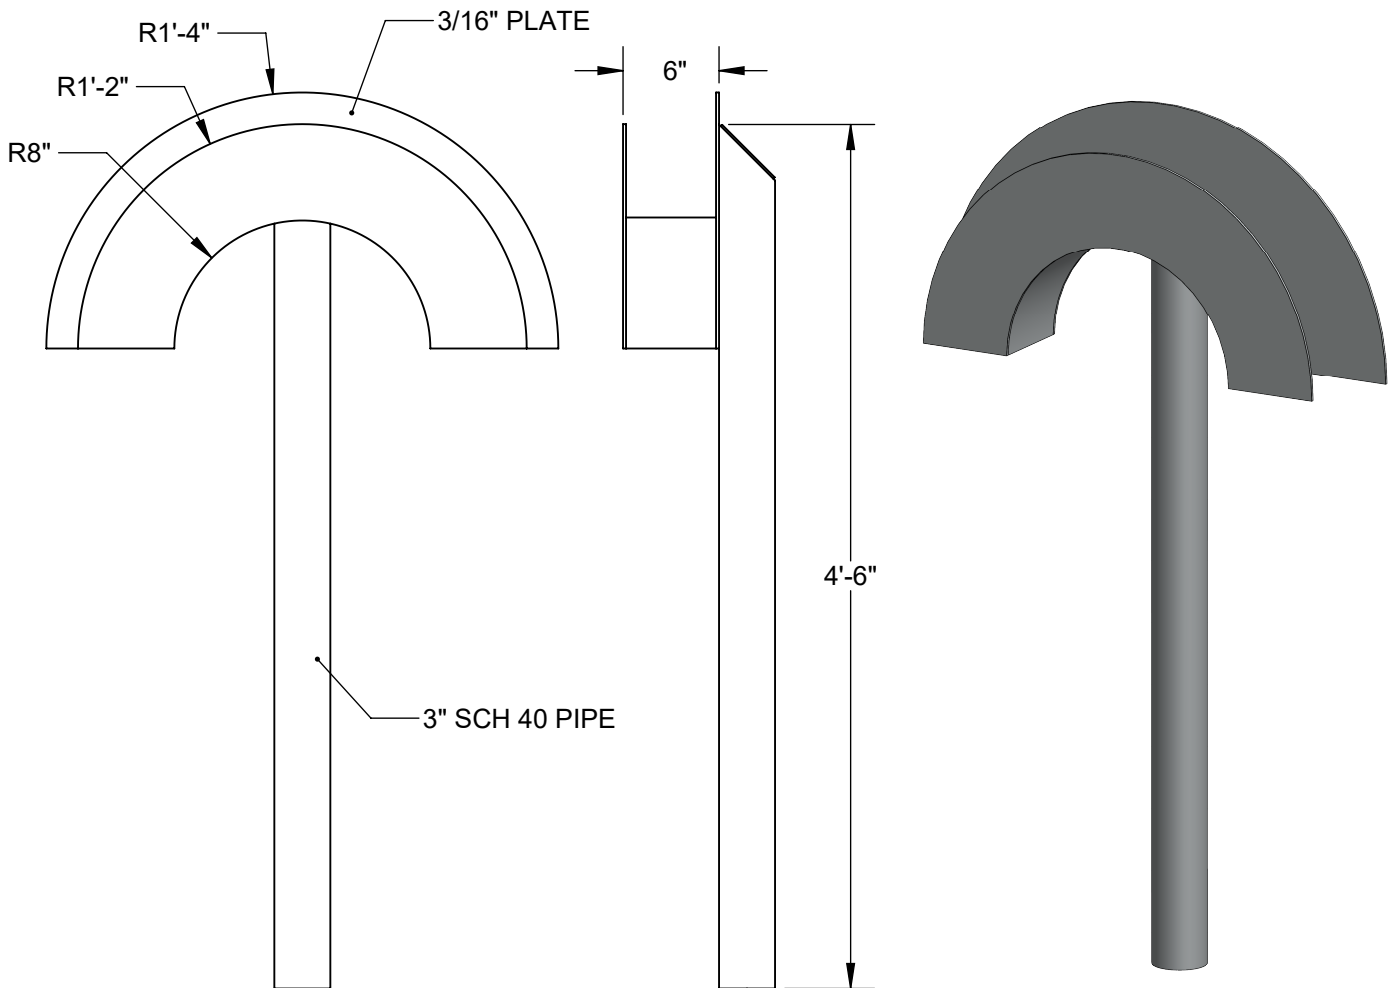

## POST MOUNT HOSE RACK

**Material:** A36 Carbon Steel, 304 & 316 Stainless Steel, Aluminum

**Finish:** Bare, Epoxy Primed, Galvanized

**Service:** 50 Ft Hose Capacity

**Ordering:** Specify Part #, Material/Finish