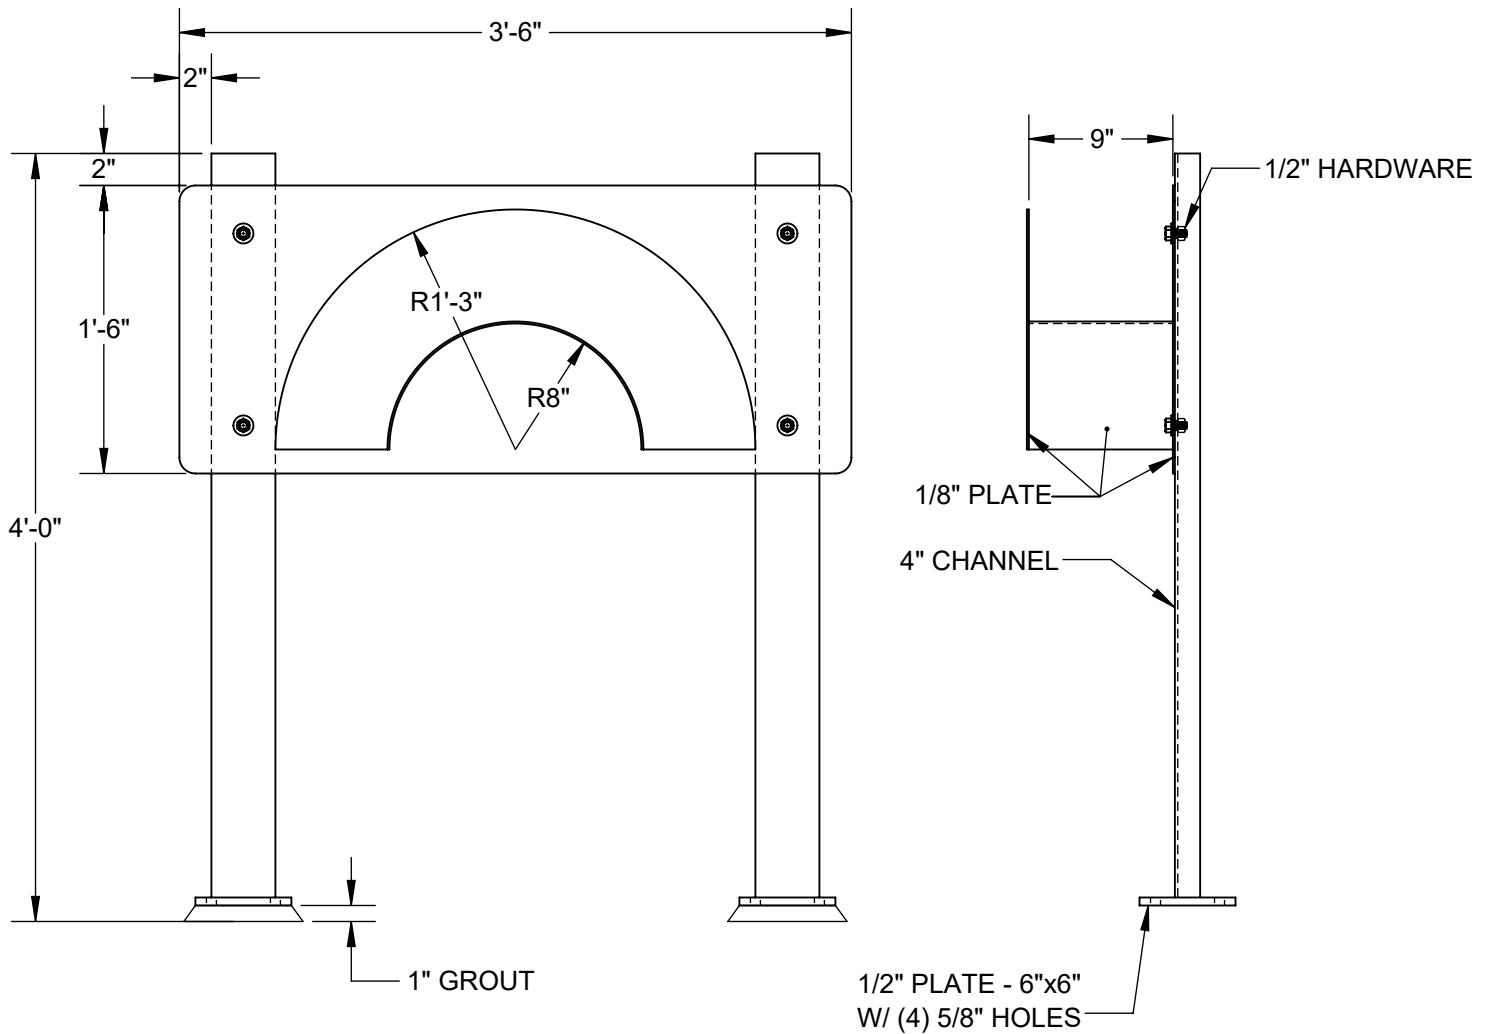

## DOUBLE POST MOUNT HOSE RACK

**Material:** A36 Carbon Steel, 304 & 316 Stainless Steel, Aluminum

**Finish:** Bare, Epoxy Primed, Galvanized

**Service:** Holds a hose

**Ordering:** Specify Part #, Material/Finish