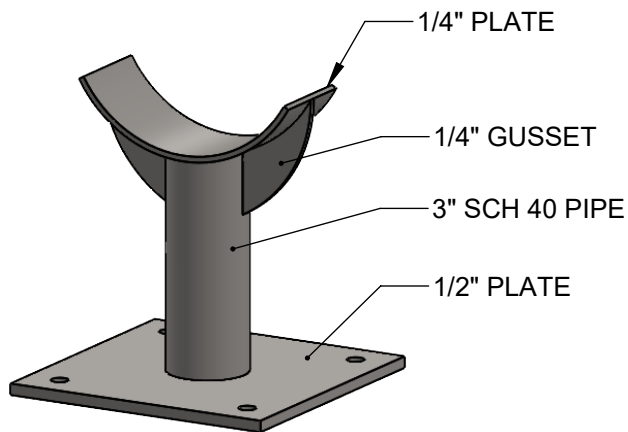

FPS-SAD-C

FIXED HEIGHT SADDLE SUPPORT FOR 6" - 12" PIPE

Size Range: 6" - 12" Pipe

Material: A36 Carbon Steel, 304 & 316 Stainless Steel

Finish: Bare, Epoxy Primed, Galvanized

Service: Provides horizontal support for pipe

Approvals: Complies with MSS SP-58 (Type 37)

Ordering: Specify Pipe Size and Type or OD, Pipe Height to CL or BOP, Material/Finish.

Ordering Example: FPS-SAD-C8DIP-28CL-HDG