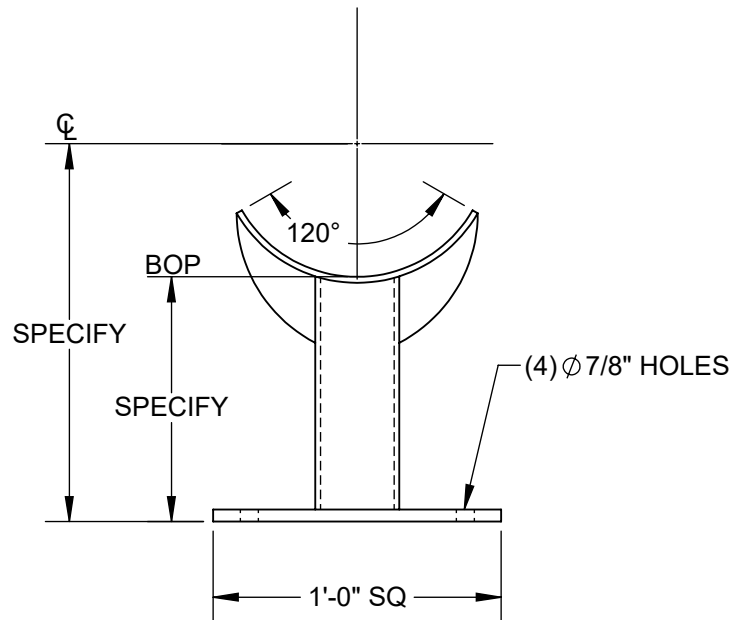

FPS-SAD-C

FIXED HEIGHT SADDLE SUPPORT FOR 6" - 12" PIPE

Size Range: 6" - 12" Pipe

Material: A36 Carbon Steel, 304 & 316 Stainless Steel

Finish: Bare, Epoxy Primed, Galvanized

Service: Provides horizontal support for pipe

Approvals: Complies with MSS SP-58 (Type 37)

Ordering: Specify Pipe Size and Type or OD, Pipe Height to CL or BOP, Material/Finish.

Ordering Example: FPS-SAD-C8DIP-28CL-HDG