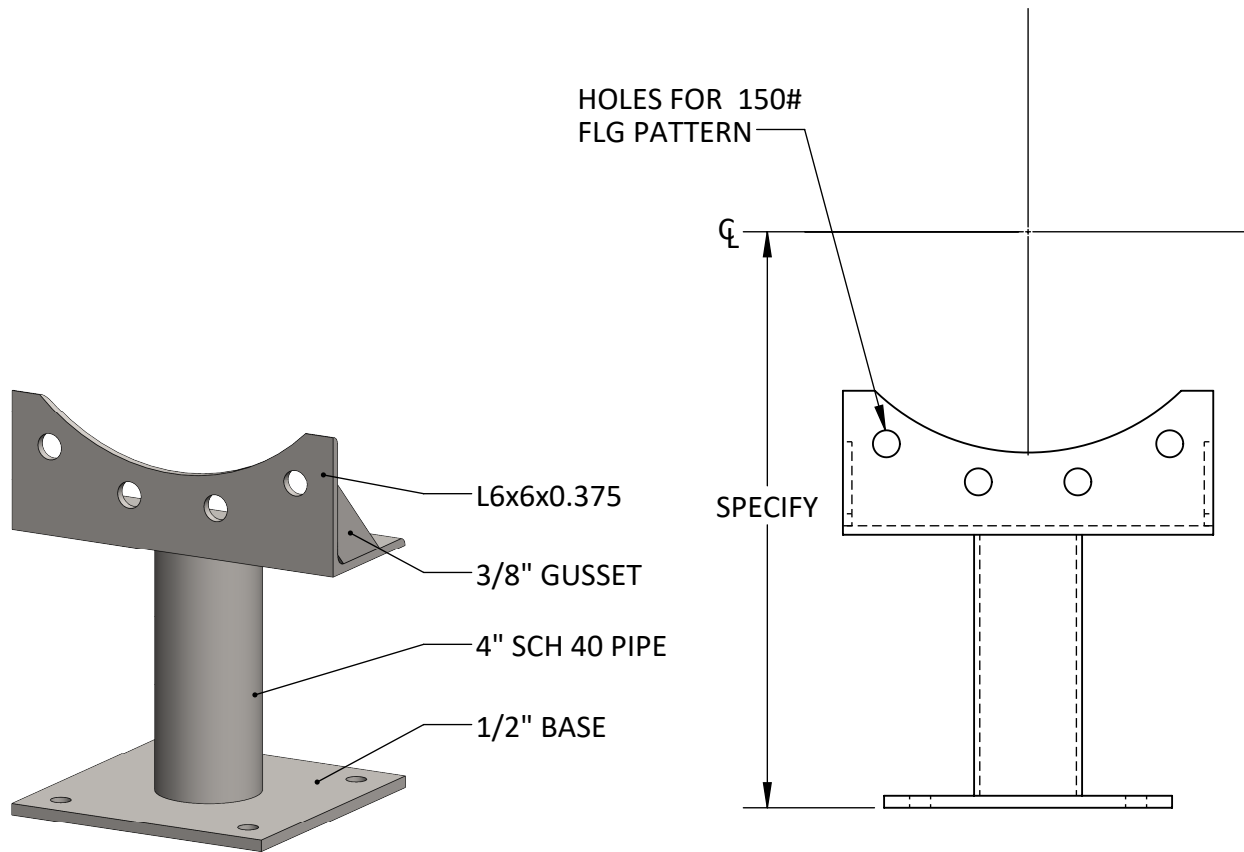

FPS-FLG-D

FIXED HEIGHT SUPPORT FOR 14-16" FLANGE

Size Range: 14" - 16" Pipe

Material: A36 Carbon Steel, 304 & 316 Stainless Steel

Finish: Bare, Epoxy Primed, Galvanized

Service: Provides horizontal support for pipe

Approvals: Complies with MSS SP-58

Ordering: Specify Pipe Size and Type or OD, Pipe Height to CL or BOP, Material/Finish.

Ordering Example: FPS-FLG-D16-28CL-HDG