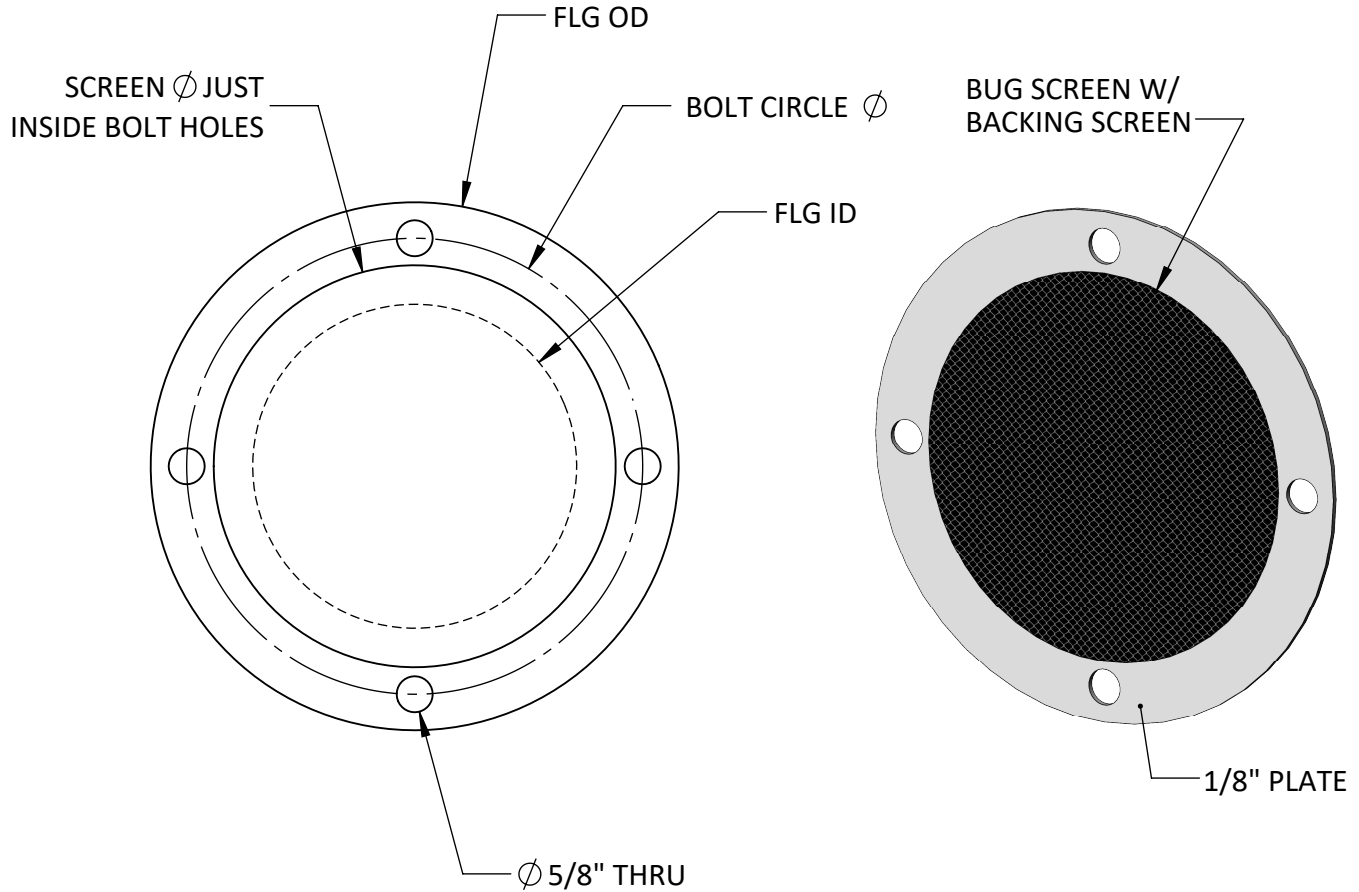

BUG SCN/FLG

BUG SCREEN + MOUNTING FLG

Material: A36 Carbon Steel, 304 & 316 Stainless Steel, Aluminum

Finish: Bare, Epoxy Primed, Galvanized

Service: Mounts to flange at thend

Ordering: Specify any pertinent dimensions