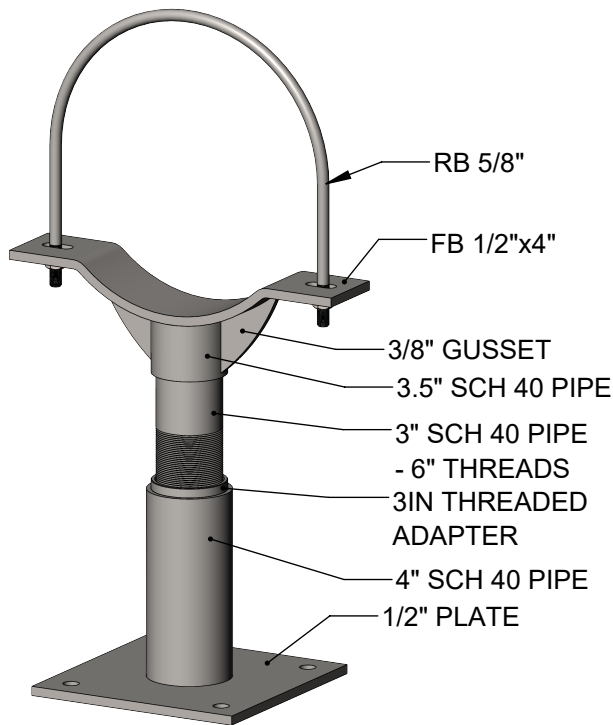

# APS-UB-D

## ADJUSTABLE U-BOLT SUPPORT FOR 14" - 16" PIPE

**Size Range:** 14" - 16" Pipe

**Material:** A36 Carbon Steel, 304 & 316 Stainless Steel

**Finish:** Bare, Epoxy Primed, Galvanized

**Service:** Provides horizontal support for pipe, secured with a U-bolt

**Approvals:** Complies with MSS SP-58 (Type 37)

**Ordering:** Specify Pipe Size and Type or OD, Pipe Height to CL or BOP, Material/Finish.

**Ordering Example:** APS-UB-D14DIP-32CL-HDG