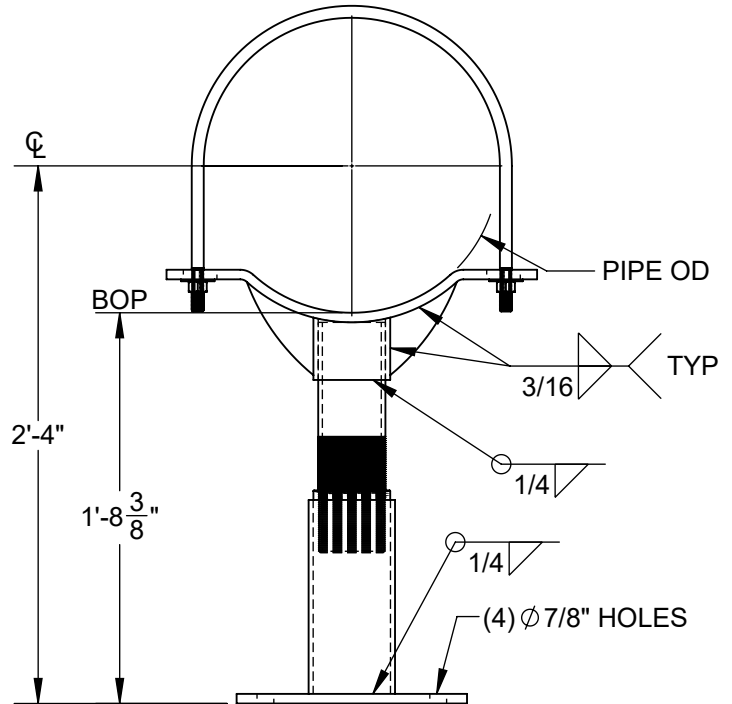

# APS-UB-D

## ADJUSTABLE U-BOLT SUPPORT FOR 14" - 16" PIPE

**Size Range:** 14" - 16" Pipe

**Material:** A36 Carbon Steel, 304 & 316 Stainless Steel

**Finish:** Bare, Epoxy Primed, Galvanized

**Service:** Provides horizontal support for pipe, secured with a U-bolt

**Approvals:** Complies with MSS SP-58 (Type 37)

**Ordering:** Specify Pipe Size and Type or OD, Pipe Height to CL or BOP, Material/Finish.

**Ordering Example:** APS-UB-D14DIP-32CL-HDG